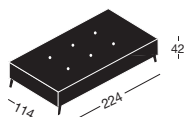

Levante Air

Gruppo Fox Design

- **STRUTTURA** in legno e derivati leggeri con imbottitura in poliuretano espanso, il tutto rivestito in vellutino.
- **SEDUTE** monocoeca trapuntate in poliuretano espanso a quote differenziate accoppiato ad un trapuntino in piuma, il tutto ricoperto di tessuto in puro cotone a tenuta di piuma.
- **CUSCINI SCHIENALE** in poliuretano espanso con base in legno inserita per aiutarne la staticità.
- **RIVESTIMENTI** in tessuto completamente sfoderabili. Profili sempre in cannetè, in tinta o in contrasto.
- **PIEDI** a vista in alluminio disponibili nella finitura bronzata o lucida.
  A richiesta sono disponibili piedini a ponte in fusione di alluminio nella finitura bronzata.

- **STRUCTURE** in wood and light derivatives with polyurethane foam padding, all covered in velvet.
- **Monocoque quilted SEATS** in differentiated-density polyurethane foam coupled with a feather quilt, all covered in feather-tight pure cotton fabric.
- **BACK CUSHIONS** in polyurethane foam with inserted wooden base to help its static.
- **Fully removable FABRIC COVERS.** Profiles always in cannetè, matching or contrasting.
- **Exposed FEET** in aluminum available in bronze or glossy finish.
  Bridge feet in cast aluminum in bronze finish are available on request.