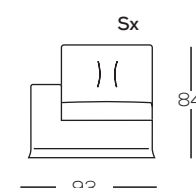

INFCT93S Dx/Sx