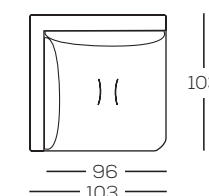

Infinity Soft

Gruppo Fox Design

Caratteristiche

Features

- Rivestimenti in tessuto completamente sfoderabili.
  Fully removable fabric covers.
- Cuscini schienale in FILPIUMA (speciale miscela soffice e ipoallergenica di vera piuma e fibra poliestere siliconata cava), ricoperti in tessuto di puro cotone a tenuta di piuma.
  Back cushions in FILPIUMA (special soft and hypoallergenic mixture of real feather and hollow siliconised polyester fiber), covered in feather-tight pure cotton fabric.
- Struttura in legno e derivati con molleggio a cinghie elastiche ed imbottitura in poliuretano espanso, il tutto rivestito in velluto bianco.
  Structure in wood and derivatives with springing with elastic belts and padding in polyurethane foam, all covered in white velvet.
- Cuscini seduta in piuma, marchio ORO ASSOPIUMA, con inserto in poliuretano espanso, ricoperti in tessuto di puro cotone a tenuta di piuma.
  Seat cushions in feather, branded ORO ASSOPIUMA, with insert in polyurethane foam, covered in pure feather-tight cotton fabric.
- Piedi non a vista in legno, cm 18x18, disponibili nella finitura wengé, noce, ciliegio e faggio naturale.
  Feet not visible in wood, 18x18 cm, available in wengé, walnut, cherry and natural beech finish

Variazioni

Variations

A richiesta e senza maggiorazioni, cuscini seduta realizzati esclusivamente con poliuretani espansi indeformabili. Si prega di specificare le finiture al momento dell'ordine.

Upon request and without surcharges, seat cushions made exclusively with non-deformable polyurethane foam. Please specify the finishes upon order.