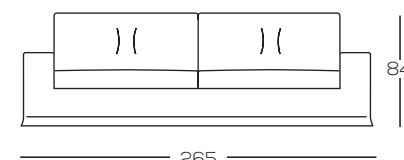

Infinity Soft

Gruppo Fox Design

Caratteristiche

Features

- Rivestimenti in tessuto completamente sfoderabili.
  Fully removable fabric covers.
- Cuscini schienale in FILPIUMA (speciale miscela soffice e ipoallergenica di vera piuma e fibra poliestere siliconata cava), ricoperti in tessuto di puro cotone a tenuta di piuma.
  Back cushions in FILPIUMA (special soft and hypoallergenic mixture of real feather and hollow siliconised polyester fiber), covered in feather-tight pure cotton fabric.
- Struttura in legno e derivati con molleggio a cinghie elastiche ed imbottitura in poliuretano espanso, il tutto rivestito in velluto bianco.
  Structure in wood and derivatives with springing with elastic belts and padding in polyurethane foam, all covered in white velvet.
- Cuscini seduta in piuma, marchio ORO ASSOPIUMA, con inserto in poliuretano espanso, ricoperti in tessuto di puro cotone a tenuta di piuma.
  Seat cushions in feather, branded ORO ASSOPIUMA, with insert in polyurethane foam, covered in pure feather-tight cotton fabric.
- Piedi non a vista in legno, cm 18x18, disponibili nella finitura wengé, noce, ciliegio e faggio naturale.
  Feet not visible in wood, 18x18 cm, available in wengé, walnut, cherry and natural beech finish

Variazioni

Variations

A richiesta e senza maggiorazioni, cuscini seduta realizzati esclusivamente con poliuretani espansi indeformabili. Si prega di specificare le finiture al momento dell'ordine.

Upon request and without surcharges, seat cushions made exclusively with non-deformable polyurethane foam. Please specify the finishes upon order.