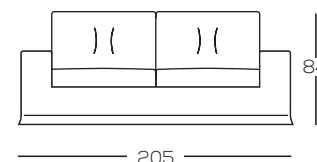

Infinity Soft

Gruppo Fox Design

Caratteristiche

Features

- Rivestimenti in tessuto completamente sfoderabili.
  Fully removable fabric covers.
- Cuscini schienale in FILPIUMA (speciale miscela soffice e ipoallergenica di vera piuma e fibra poliestere siliconata cava), ricoperti in tessuto di puro cotone a tenuta di piuma.
  Back cushions in FILPIUMA (special soft and hypoallergenic mixture of real feather and hollow siliconised polyester fiber), covered in feather-tight pure cotton fabric.
- Struttura in legno e derivati con molleggio a cinghie elastiche ed imbottitura in poliuretano espanso, il tutto rivestito in velluto bianco.
  Structure in wood and derivatives with springing with elastic belts and padding in polyurethane foam, all covered in white velvet.
- Cuscini seduta in piuma, marchio ORO ASSOPIUMA, con inserto in poliuretano espanso, ricoperti in tessuto di puro cotone a tenuta di piuma.
  Seat cushions in feather, branded ORO ASSOPIUMA, with insert in polyurethane foam, covered in pure feather-tight cotton fabric.
- Piedi non a vista in legno, cm 18x18, disponibili nella finitura wengé, noce, ciliegio e faggio naturale.
  Feet not visible in wood, 18x18 cm, available in wengé, walnut, cherry and natural beech finish

Variazioni

Variations

A richiesta e senza maggiorazioni, cuscini seduta realizzati esclusivamente con poliuretani espansi indeformabili. Si prega di specificare le finiture al momento dell'ordine.

Upon request and without surcharges, seat cushions made exclusively with non-deformable polyurethane foam. Please specify the finishes upon order.