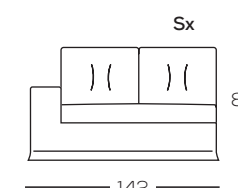

INFCT142/1S Dx/Sx