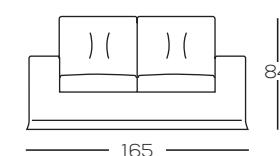

Infinity Soft

Gruppo Fox Design

Caratteristiche

Features

- Rivestimenti in tessuto completamente sfoderabili.
  Fully removable fabric covers.
- Cuscini schienale in FILPIUMA (speciale miscela soffice e ipoallergenica di vera piuma e fibra poliestere siliconata cava), ricoperti in tessuto di puro cotone a tenuta di piuma.
  Back cushions in FILPIUMA (special soft and hypoallergenic mixture of real feather and hollow siliconised polyester fiber), covered in feather-tight pure cotton fabric.
- Struttura in legno e derivati con molleggio a cinghie elastiche ed imbottitura in poliuretano espanso, il tutto rivestito in velluto bianco.
  Structure in wood and derivatives with springing with elastic belts and padding in polyurethane foam, all covered in white velvet.
- Cuscini seduta in piuma, marchio ORO ASSOPIUMA, con inserto in poliuretano espanso, ricoperti in tessuto di puro cotone a tenuta di piuma.
  Seat cushions in feather, branded ORO ASSOPIUMA, with insert in polyurethane foam, covered in pure feather-tight cotton fabric.
- Piedi non a vista in legno, cm 18x18, disponibili nella finitura wengé, noce, ciliegio e faggio naturale.
  Feet not visible in wood, 18x18 cm, available in wengé, walnut, cherry and natural beech finish

Variazioni

Variations

A richiesta e senza maggiorazioni, cuscini seduta realizzati esclusivamente con poliuretani espansi indeformabili. Si prega di specificare le finiture al momento dell'ordine.

Upon request and without surcharges, seat cushions made exclusively with non-deformable polyurethane foam. Please specify the finishes upon order.