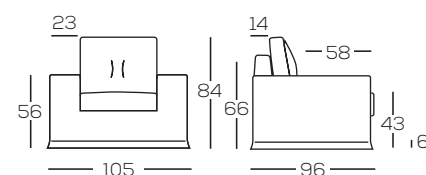

Elementi

Elements

INFCP105S