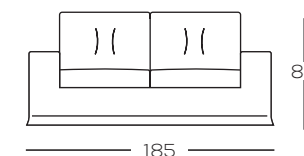

Infinity Soft

Gruppo Fox Design

Caratteristiche

Features

- Rivestimenti in tessuto completamente sfoderabili.
  Fully removable fabric covers.
- Cuscini schienale in FILPIUMA (speciale miscela soffice e ipoallergenica di vera piuma e fibra poliestere siliconata cava), ricoperti in tessuto di puro cotone a tenuta di piuma.
  Back cushions in FILPIUMA (special soft and hypoallergenic mixture of real feather and hollow siliconised polyester fiber), covered in feather-tight pure cotton fabric.
- Struttura in legno e derivati con molleggio a cinghie elastiche ed imbottitura in poliuretano espanso, il tutto rivestito in velluto bianco.
  Structure in wood and derivatives with springing with elastic belts and padding in polyurethane foam, all covered in white velvet.
- Cuscini seduta in piuma, marchio ORO ASSOPIUMA, con inserto in poliuretano espanso, ricoperti in tessuto di puro cotone a tenuta di piuma.
  Seat cushions in feather, branded ORO ASSOPIUMA, with insert in polyurethane foam, covered in pure feather-tight cotton fabric.
- Piedi non a vista in legno, cm 18x18, disponibili nella finitura wengé, noce, ciliegio e faggio naturale.
  Feet not visible in wood, 18x18 cm, available in wengé, walnut, cherry and natural beech finish

Variazioni

Variations

A richiesta e senza maggiorazioni, cuscini seduta realizzati esclusivamente con poliuretani espansi indeformabili. Si prega di specificare le finiture al momento dell'ordine.

Upon request and without surcharges, seat cushions made exclusively with non-deformable polyurethane foam. Please specify the finishes upon order.