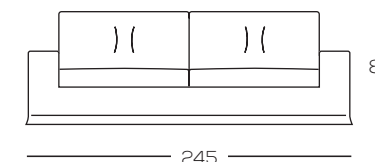

Infinity Soft

Gruppo Fox Design

Caratteristiche

Features

- Rivestimenti in tessuto completamente sfoderabili.
  Fully removable fabric covers.
- Cuscini schienale in FILPIUMA (speciale miscela soffice e ipoallergenica di vera piuma e fibra poliestere siliconata cava), ricoperti in tessuto di puro cotone a tenuta di piuma.
  Back cushions in FILPIUMA (special soft and hypoallergenic mixture of real feather and hollow siliconised polyester fiber), covered in feather-tight pure cotton fabric.
- Struttura in legno e derivati con molleggio a cinghie elastiche ed imbottitura in poliuretano espanso, il tutto rivestito in velluto bianco.
  Structure in wood and derivatives with springing with elastic belts and padding in polyurethane foam, all covered in white velvet.
- Cuscini seduta in piuma, marchio ORO ASSOPIUMA, con inserto in poliuretano espanso, ricoperti in tessuto di puro cotone a tenuta di piuma.
  Seat cushions in feather, branded ORO ASSOPIUMA, with insert in polyurethane foam, covered in pure feather-tight cotton fabric.
- Piedi non a vista in legno, cm 18x18, disponibili nella finitura wengé, noce, ciliegio e faggio naturale.
  Feet not visible in wood, 18x18 cm, available in wengé, walnut, cherry and natural beech finish

Variazioni

Variations

A richiesta e senza maggiorazioni, cuscini seduta realizzati esclusivamente con poliuretani espansi indeformabili. Si prega di specificare le finiture al momento dell'ordine.

Upon request and without surcharges, seat cushions made exclusively with non-deformable polyurethane foam. Please specify the finishes upon order.