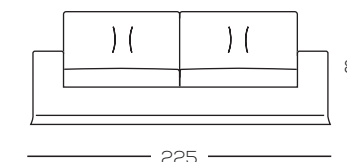

Infinity Soft

Gruppo Fox Design

Caratteristiche

Features

- Rivestimenti in tessuto completamente sfoderabili.
  Fully removable fabric covers.
- Cuscini schienale in FILPIUMA (speciale miscela soffice e ipoallergenica di vera piuma e fibra poliestere siliconata cava), ricoperti in tessuto di puro cotone a tenuta di piuma.
  Back cushions in FILPIUMA (special soft and hypoallergenic mixture of real feather and hollow siliconised polyester fiber), covered in feather-tight pure cotton fabric.
- Struttura in legno e derivati con molleggio a cinghie elastiche ed imbottitura in poliuretano espanso, il tutto rivestito in velluto bianco.
  Structure in wood and derivatives with springing with elastic belts and padding in polyurethane foam, all covered in white velvet.
- Cuscini seduta in piuma, marchio ORO ASSOPIUMA, con inserto in poliuretano espanso, ricoperti in tessuto di puro cotone a tenuta di piuma.
  Seat cushions in feather, branded ORO ASSOPIUMA, with insert in polyurethane foam, covered in pure feather-tight cotton fabric.
- Piedi non a vista in legno, cm 18x18, disponibili nella finitura wengé, noce, ciliegio e faggio naturale.
  Feet not visible in wood, 18x18 cm, available in wengé, walnut, cherry and natural beech finish

Variazioni

Variations

A richiesta e senza maggiorazioni, cuscini seduta realizzati esclusivamente con poliuretani espansi indeformabili. Si prega di specificare le finiture al momento dell'ordine.

Upon request and without surcharges, seat cushions made exclusively with non-deformable polyurethane foam. Please specify the finishes upon order.