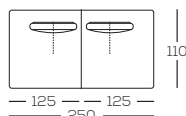

Hector

Gruppo Fox Design

- Struttura in massello di abete e derivati leggeri, con molleggio a cinghie elastiche. Imbottitura in poliuretano espanso e rivestimento in vellutino bianco. Schienale per movimento in ferro verniciato rivestito in espanso e fibra di poliestere accoppiata con poliuretano.
  (Lo schienale con movimento consente di modificare la seduta da una posizione relax ad una di conversazione, 85cm - 65cm).
- Cuscini schienale in filpiuma (speciale miscela soffice ed ipoallergenica composta da vera piuma e fibra siliconata cava).
- Cuscini seduta in poliuretano espanso a quote differenziate con trapuntino in vera piuma canalizzata ipoallergenica.
- Rivestimenti in tessuto completamente sfoderabile o in pelle naturale non sfoderabile. Cuscini seduta e schienale sempre sfoderabili.
- Piedi in fusione di alluminio bronzato h. 12cm

- Structure in solid fir and light derivatives, with springing with elastic belts. Padding in polyurethane foam and covering in white velvet. Backrest for movement in painted iron covered in foam and polyester fiber coupled with polyurethane.
  (The backrest with movement allows you to change the seat from a relaxation position to a conversation position, 85cm - 65cm).
- Back cushions in filpiuma (special soft and hypoallergenic blend composed of real down and hollow silicone fiber).
- Seat cushions in multi-density polyurethane foam with quilt in real hypoallergenic canalized down.
- Completely removable fabric or non-removable natural leather upholstery. Seat and back cushions always removable.
- Feet in cast bronzed aluminum h. 12cm

HECCD250