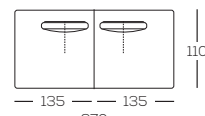

Hector

Gruppo Fox Design

- Struttura in massello di abete e derivati leggeri, con molleggio a cinghie elastiche. Imbottitura in poliuretano espanso e rivestimento in vellutino bianco. Schienale per movimento in ferro verniciato rivestito in espanso e fibra di poliestere accoppiata con poliuretano.
  (Lo schienale con movimento consente di modificare la seduta da una posizione relax ad una di conversazione, 85cm - 65cm).
- Cuscini schienale in filpiuma (speciale miscela soffice ed ipoallergenica composta da vera piuma e fibra siliconata cava).
- Cuscini seduta in poliuretano espanso a quote differenziate con trapuntino in vera piuma canalizzata ipoallergenica.
- Rivestimenti in tessuto completamente sfoderabile o in pelle naturale non sfoderabile. Cuscini seduta e schienale sempre sfoderabili.
- Piedi in fusione di alluminio bronzato h. 12cm

- Structure in solid fir and light derivatives, with springing with elastic belts. Padding in polyurethane foam and covering in white velvet. Backrest for movement in painted iron covered in foam and polyester fiber coupled with polyurethane.
  (The backrest with movement allows you to change the seat from a relaxation position to a conversation position, 85cm - 65cm).
- Back cushions in filpiuma (special soft and hypoallergenic blend composed of real down and hollow silicone fiber).
- Seat cushions in multi-density polyurethane foam with quilt in real hypoallergenic canalized down.
- Completely removable fabric or non-removable natural leather upholstery. Seat and back cushions always removable.
- Feet in cast bronzed aluminum h. 12cm

HECCD270