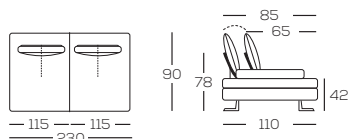

- Structure in solid fir and light derivatives, with springing with elastic belts. Padding in polyurethane foam and covering in white velvet. Backrest for movement in painted iron covered in foam and polyester fiber coupled with polyurethane.
  (The backrest with movement allows you to change the seat from a relaxation position to a conversation position, 85cm - 65cm).
- Back cushions in filpiuma (special soft and hypoallergenic blend composed of real down and hollow silicone fiber).
- Seat cushions in multi-density polyurethane foam with quilt in real hypoallergenic canalized down.
- Completely removable fabric or non-removable natural leather upholstery. Seat and back cushions always removable.
- Feet in cast bronzed aluminum h. 12cm

HECCD230