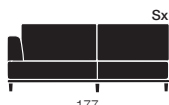

ALECT177 Dx/Sx